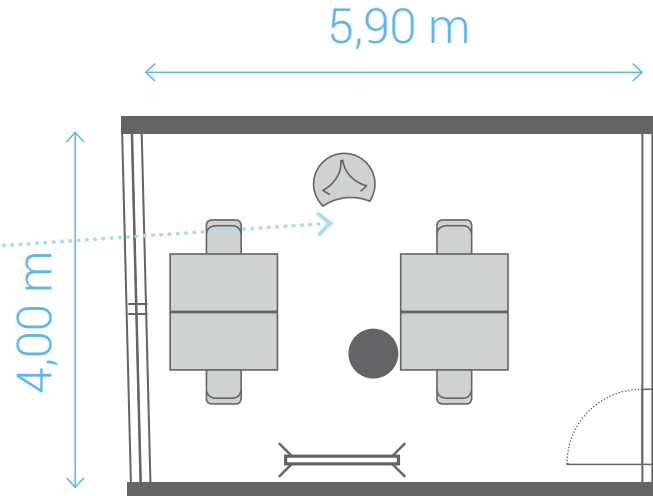

**URBAN
OFFICES**

meet smart
work better

One Basic 1. Etage

10 | One **Basic** 4 Pax
für 2-4 Pax

One 1. Etage | Bestuhlungsbeispiele

Basic 4 Pax

Hub 2-6 Pax

Coworking-Deluxe-Desk 1 Pax