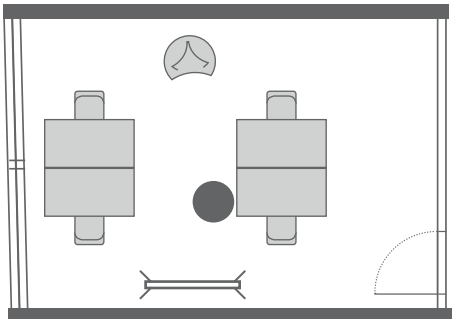

**URBAN
OFFICES**

meet smart
work better

One Basic 1. Etage

10 | One **Basic** 4 Pax
für 2-4 Pax

One 1. Etage | Bestuhlungsbeispiele

Basic 4 Pax

Hub 2-6 Pax

Coworking-Deluxe-Desk 1 Pax