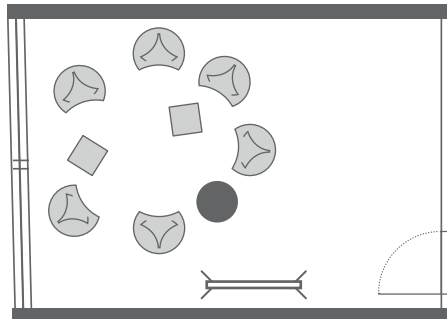

**URBAN
OFFICES**

meet smart
work better

One Basic 1. Etage

10 | One **Basic** 4 Pax
für 2-4 Pax

One 1. Etage | Bestuhlungsbeispiele

Basic 4 Pax

Hub 2-6 Pax

Coworking-Deluxe-Desk 1 Pax