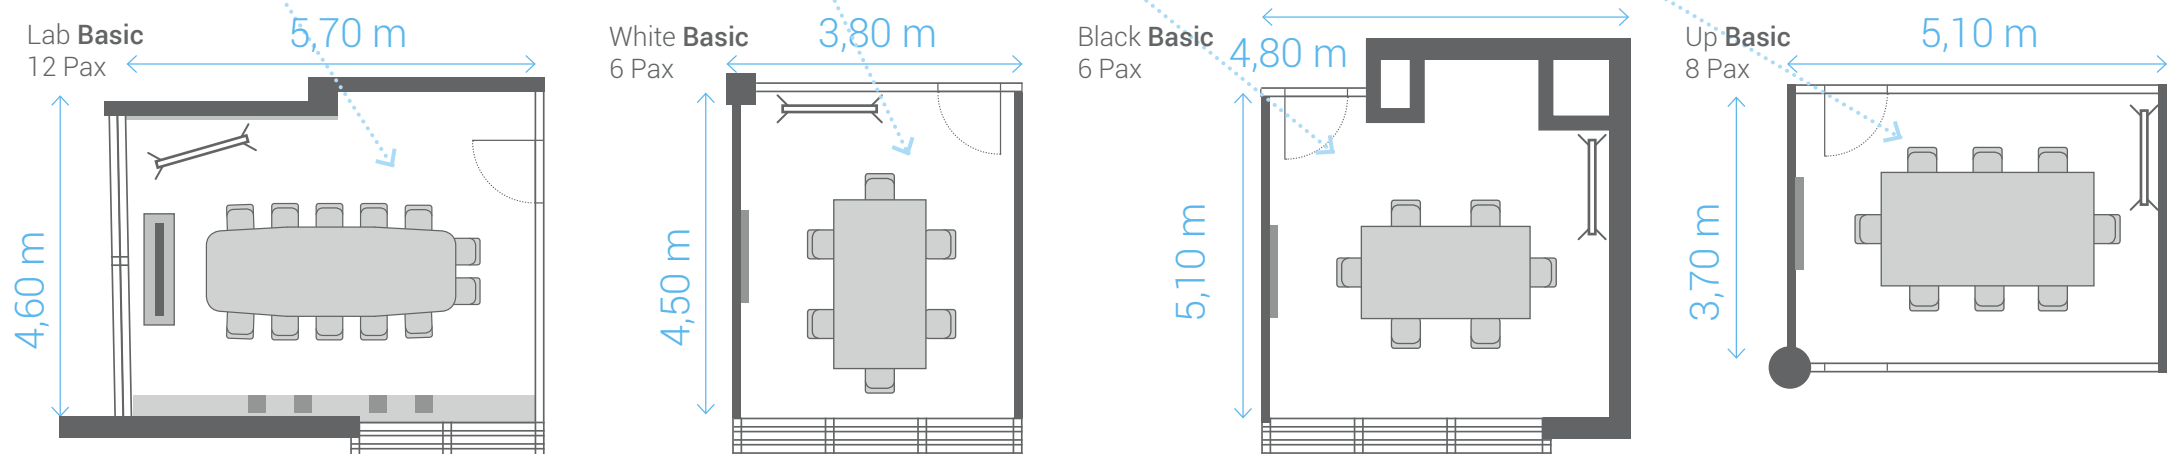

**URBAN
OFFICES**

meet smart
work better

- 13 | Lab **Basic** für 2-12 Pax
- 14 | White **Basic** für 2-6 Pax
- 15 | Black **Basic** für 2-6 Pax
- 16 | Up **Basic** für 2-8 Pax

Meetingräume **1. Etage** | Bestuhlung

13 | LAB BASIC

14 | WHITE BASIC

16 | UP BASIC

13 | LAB BASIC

15 | BLACK BASIC

16 | UP BASIC