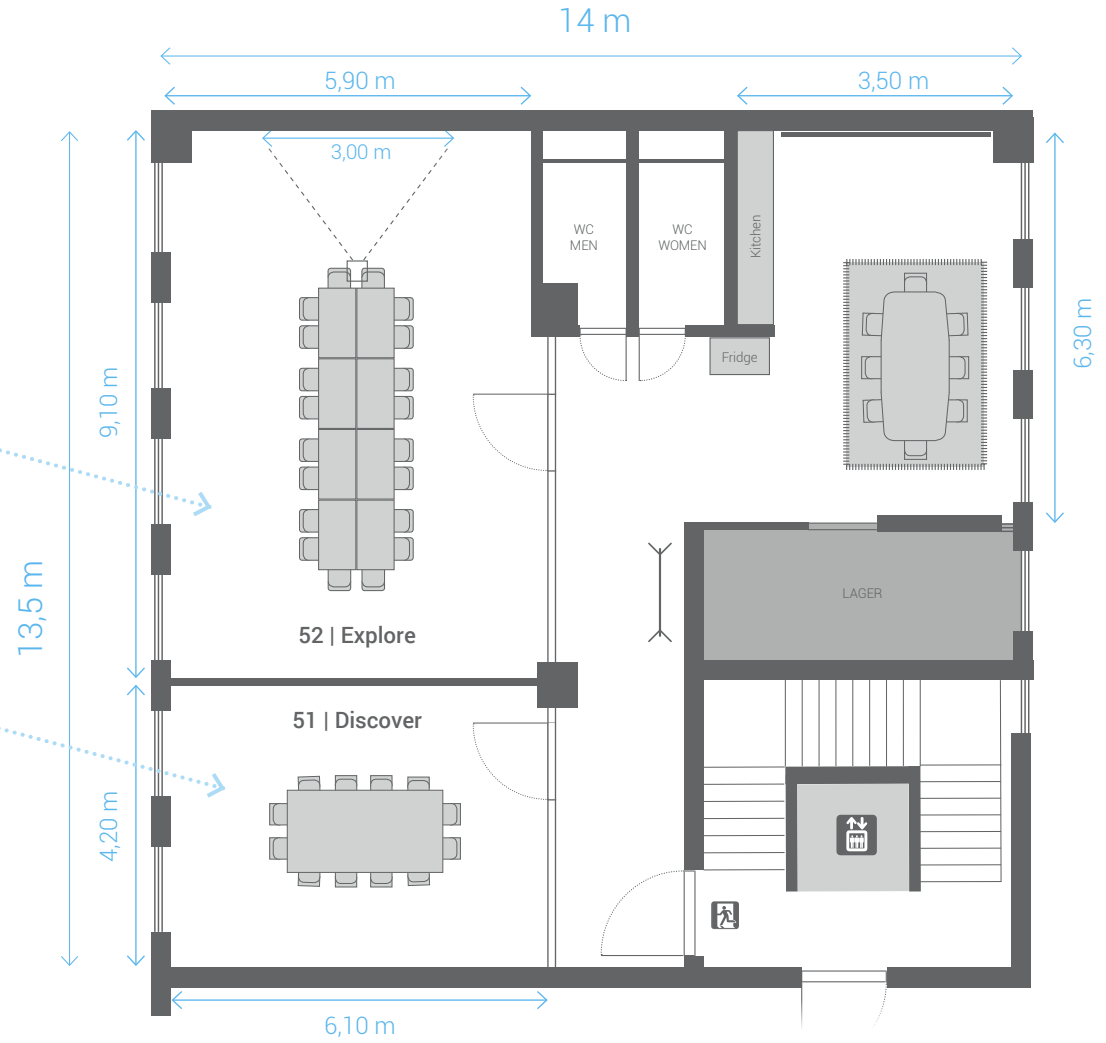

**URBAN
OFFICES**

meet smart
work better

Raum 51 | Discover
Basic,
 2-12 Pax

Raum 52 | Explore
Basic,
 2-40 Pax

52 | Explore **5. Etage** | Bestuhlungsbeispiele

Basic
20 Pax

Cinema
40 Pax

Parlament
24 Pax

U-Form
20 Pax

Open World Café
40 Pax

Circle
30 Pax

51 | DISCOVER BASIC

52 | EXPLORE BASIC

52 | EXPLORE CINEMA

52 | EXPLORE PARLAMENT

52 | EXPLORE U-FORM

5. ETAGE | KITCHEN