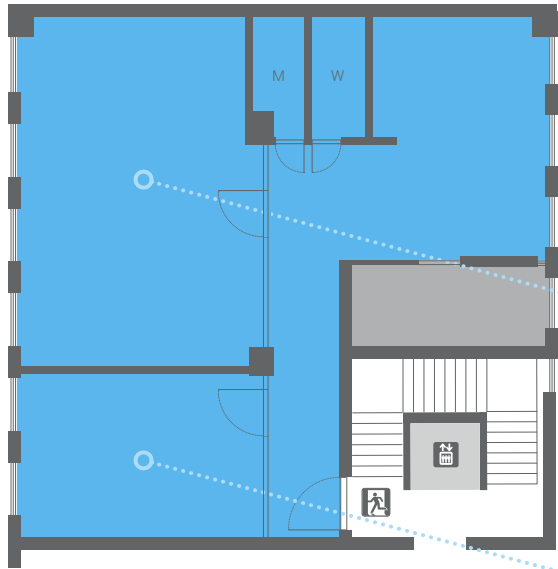

**URBAN
OFFICES**

meet smart
work better

Raum 51 | Discover
Basic,
 2-12 Pax

Raum 52 | Explore
Basic,
 2-40 Pax

52 | Explore **5. Etage** | Bestuhlungsbeispiele

Basic
20 Pax

Cinema
40 Pax

Parlament
24 Pax

U-Form
20 Pax

Open World Café
40 Pax

Circle
30 Pax

51 | DISCOVER BASIC

52 | EXPLORE BASIC

52 | EXPLORE CINEMA

52 | EXPLORE PARLAMENT

52 | EXPLORE U-FORM

5. ETAGE | KITCHEN